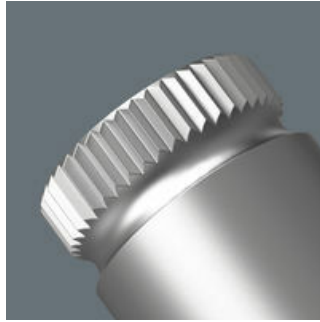

EAN:	4013288221209	Size:	103x43x19 mm
Part number:	05042671001	Weight:	56 g
Article number:	781 A	Country of origin:	CZ
		Customs tariff number:	82079030

- 1/4" to 1/2" connection part
- With secure socket fixing
- With 1/4" square head socket drive
- 1/2" external square
- Made of chrome-vanadium for high load capacity

Connection part 1/4" square head socket to 1/2" external square head. For manual and machine-operated tools (non-impact), with ball stop groove to safely lock the socket, knurling at the rear end for manageability during manual use; chrome-vanadium, dull chromed.

Our Autumn/Winter production innovations

Chrome vanadium steel

Knurling

The connection parts are suitable for high loads thanks to their chrome-vanadium steel design.

Knurling on lower end for more grip when used manually.